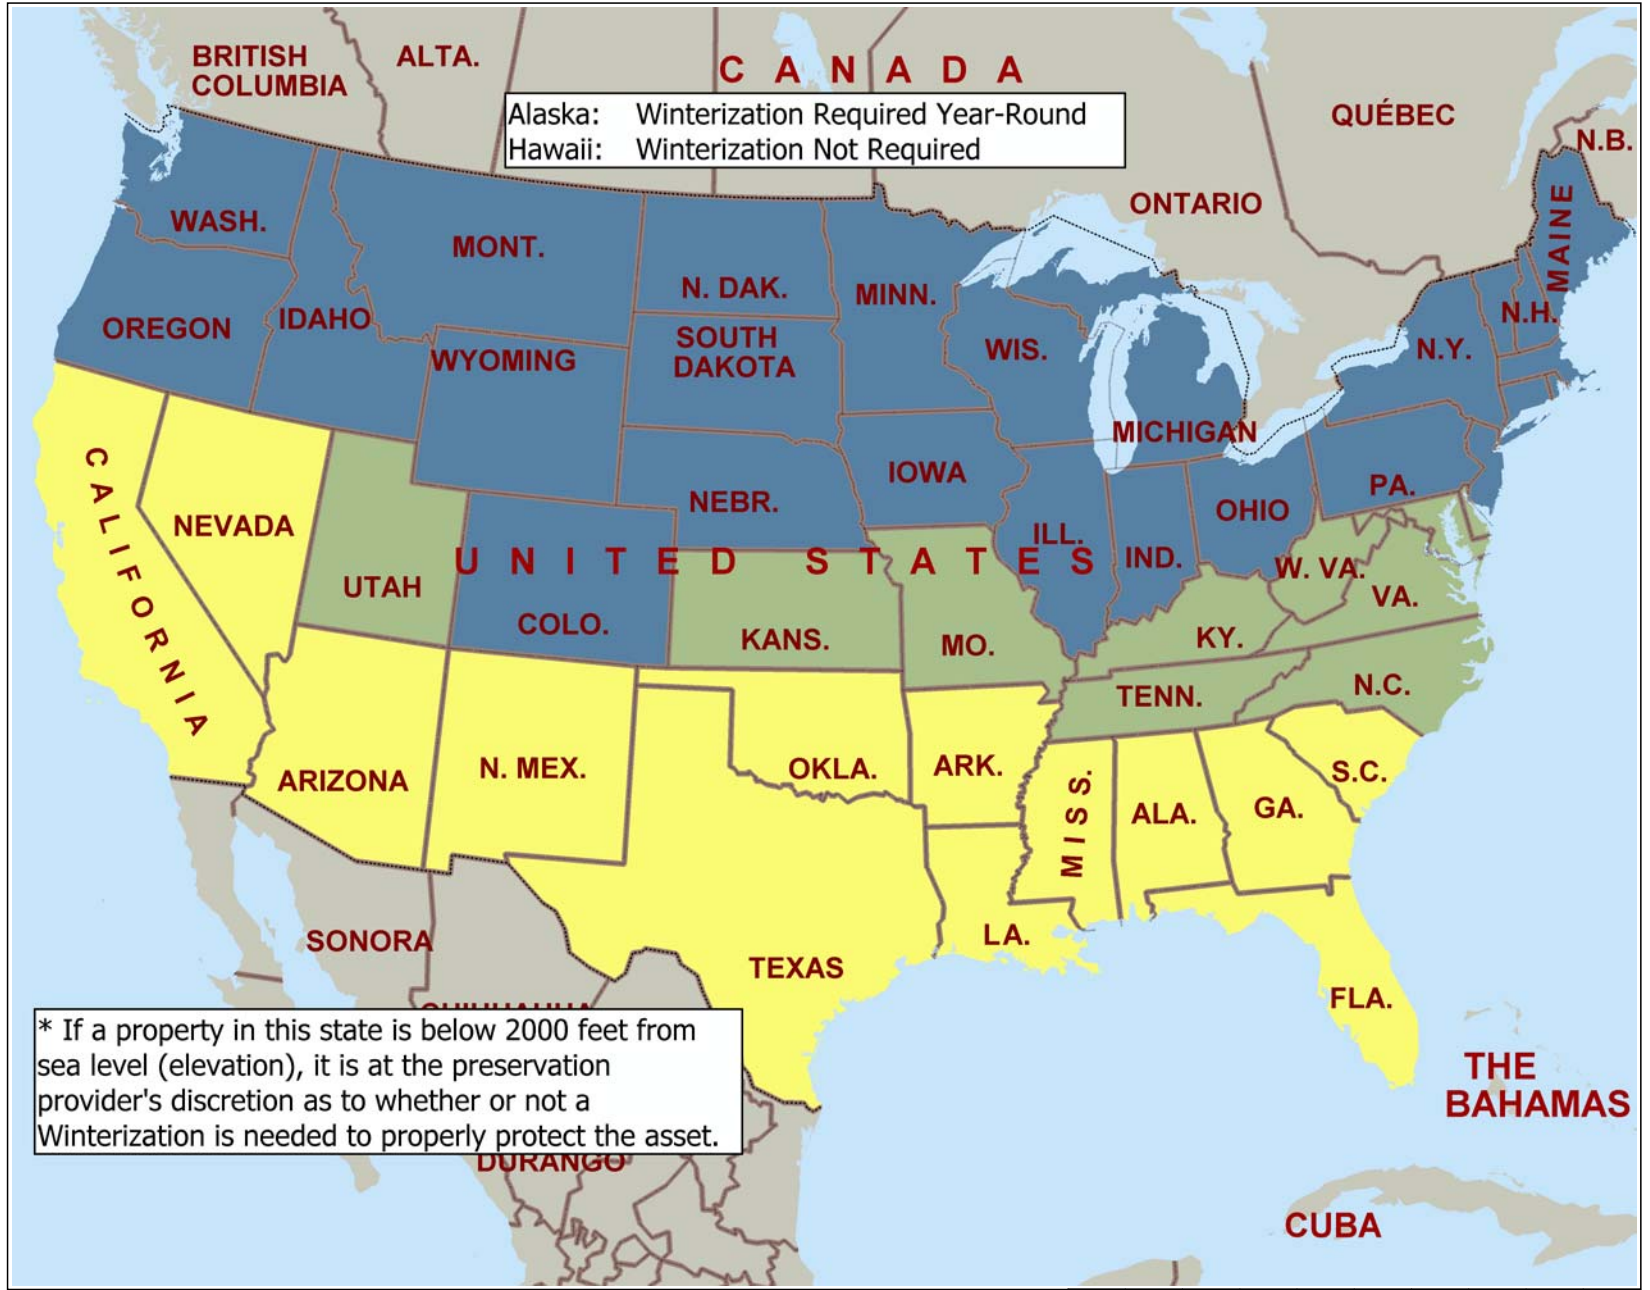

# Winterization Schedule Map

## Winterization Schedule by State

- Sept 1 - April 30
- Oct 1 - March 31
- Oct 1 - March 31 \*

0 mi 200 400 600 800 1000